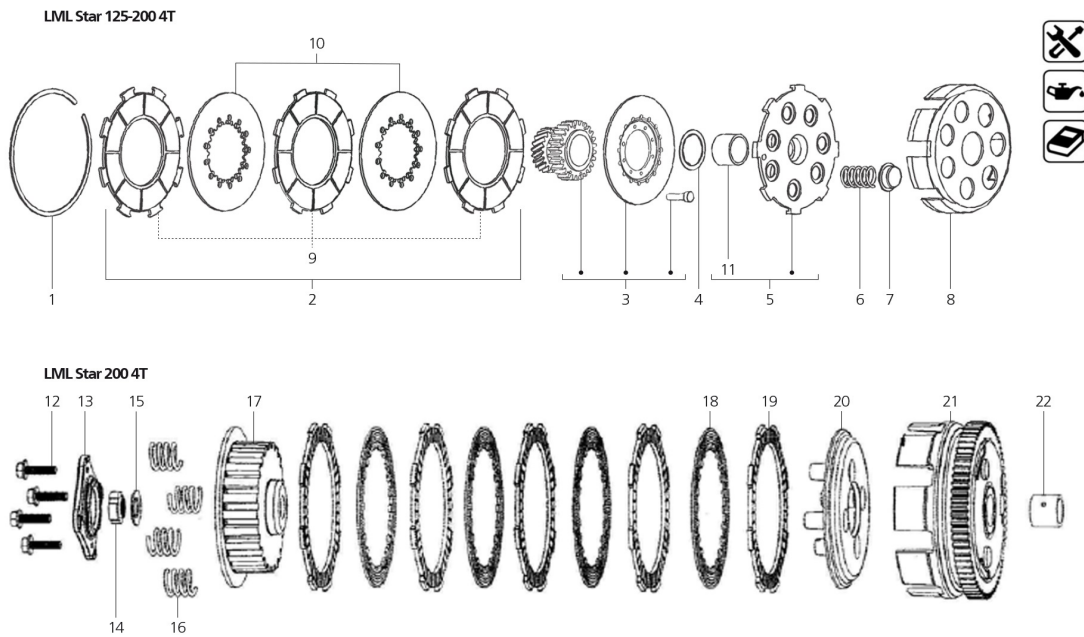

E642 Clutch - Spare Parts

	Prod.no.	Product name	Gross Price
1	93182000	Clutch Basket Circlip SIP for Vespa 150 GS/160 GS/180 SS /Rally/P200E/PX200 E/Lusso /PX125-200 E Lusso `95-&gt;`98 /MY/T5/Cosa/LML Star/Deluxe 125-150 4T/4S Ø 108 mm, reinforced	4,50 EUR
1	50410110	Cluster Circlip LML clutch basket, for LML Star 125-150 4T/Star Deluxe 125-150 4S /Speedy also for Vespa 150 GS/160 GS /180 SS/Rally/P200E/PX200 E /Lusso/PX125-200 E Lusso `95 -&gt;`98/MY/T5/Cosa w 3,5 mm, h 1,2 mm, Ø 108 mm, for low-priced repairs - grade C	1,90 EUR
1	93180000	Clutch Basket Circlip PIAGGIO for Vespa 150 GS/160 GS/180 SS /Rally/P200E/PX200 E/Lusso /PX125-200 E Lusso `95-&gt;`98 /MY/T5/Cosa also for LML Star 125-150 4T /Star Deluxe 125-150 4S /Speedy w 3,50 mm, h 1,20 mm, Ø 108 mm, for a decent repair - grade B	2,50 EUR
1	93206000	Outer Ring for clutch basket for Vespa 150 GS/160 GS/180 SS /Rally/P200E/PX200 E/Lusso /PX125-200 E Lusso `95-&gt;`98 /MY/T5/Cosa/LML Star/Deluxe 125-150 4T/4S Ø 115 mm, reinforced, laser cut, press on and weld for tuned engines	19,90 EUR